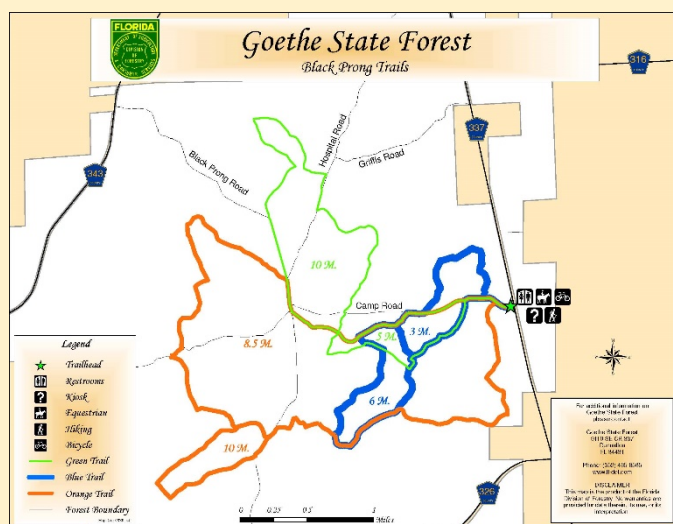

50 Endurance Miles; 9 starting, 9 finishing. Pulls: 0

1 F 04:05	Zabavska, Alisija	Dixieland Dude	140/140	6 L 05:40	Limlaw, Gene	DM Michaelangelo	90/70
2 L 04:40	Sandler, Rose	Nobles Jubilee	140/115	7 L 06:33	Broaddus, Kathy	Cowbboy Bob	80/60
3 F 04:52	Meuten, Nicki	FYF Calamity Jane	115/100	8 L 06:43	Hilliard, Dawn Engle Flo		70/55
4 L 04:52	Risley, Caren	KNB Al Hadiye	115/90	9 F 07:44	Hunt, Sarah W.	Royce	100/50
5 L 05:02	Watson, Morgan	Three T Grand E	100/80